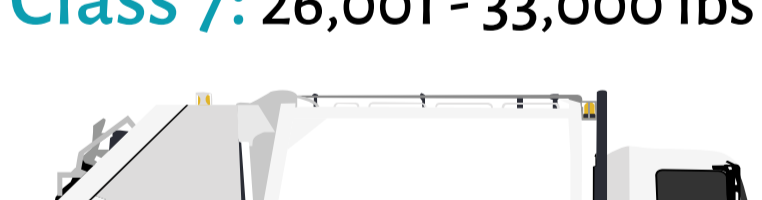

Class 6: 19,501 - 26,000 lbs

Beverage Truck

Stake Truck

School Bus

Heavy Duty

Class 7: 26,001 - 33,000 lbs

Garbage Truck

Conventional Semi-Truck