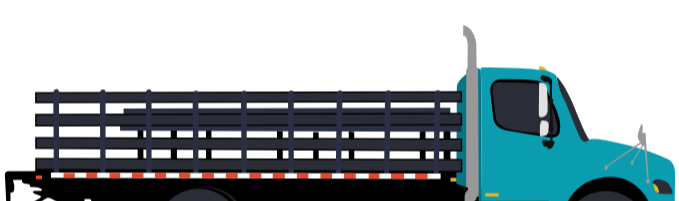

Stake Truck